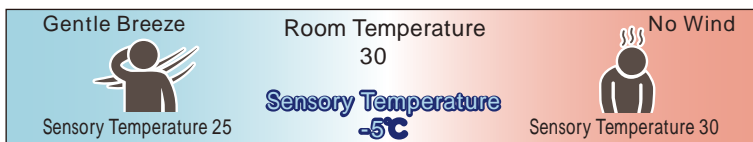

Specification (SMF2) Series

Fan Diameter m (model Number)	7.3m(7E)	6.1m(6E)	5.5m(5E)	4.9m(4E)
Maximum Flowrate m³	13500m³	12600m³	11500m³	10500m³
Rotation Speed/Minute rpm	10-52rpm	-60rpm	-65rpm	-75rpm
Maximum Electric Current A	5.9A	5.0A	4.1A	3.6A
Maximum Electric Power W	1300W	1100W	900W	800W
Weight Kg	121Kg	115Kg	112Kg	109Kg
Voltage V	200V 3 phases Single-phase Negotiable			

Number of Blades	Made of Aluminum 6 Blades
Area Wind Speed	Directly Below : 3.5/s Radius 25m Point : 1.1m/s
Space Cover Area	About 1,000m² - 1,600m²
Noise	Below 40dBA
Motor	Permanent Magnet Synchronous Motor (PMSM)
Maintenance	Free
Guarantee	3-Year : Motor, Inverter 15-Year : Blades